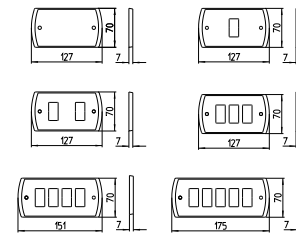

S16

FINITURE *finishes*

03 MSN

04 SNF

04/03 MB

AB

26 IB

26D PB/BR