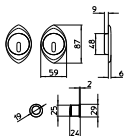

CLIP

MANDELLI 1953

accessories

MODELLI models

368TC/S

368TN/S

368T

368TC

368TN

368TNN

368TC/S

368TN/S

368TNN/S

368TL

368TLN

368TL

368TLN

368TLN/S

FINITURE finishes

03

04

26

26D

MSN

SNF

IB

MBR

PB/BR

28

MANDELLI 1953

MODELLI models

1018TC/S

1018TN/S

1018T

1018TC

1018TN

1018TNN

1018TC/S

1018TN/S

1018TNN/S

1018TL

1018TLN

1018TL

1018TLN

1018TLN/S

FINITURE finishes

03/04

04

AB

MBR

PB/BR