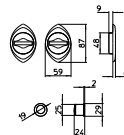

CLIP

MANDELLI 1953

accessories

MODELLI models

368TC/S

368TN/S

368T

368TC

368TN

368TNN

368TC/S

368TN/S

368TNN/S

368TL

368TLN

368TL

368TLN

368TLN/S

FINITURE finishes

03

04

26

26D

MSN

SNF

IB

MBR

PB/BR

28

MANDELLI 1953

MODELLI models

1018TC/S

1018TN/S

1018T

1018TC

1018TN

1018TNN

1018TC/S

1018TN/S

1018TNN/S

1018TL

1018TLN

1018TL

1018TLN

1018TLN/S

FINITURE finishes

03/04

04

AB

MBR

PB/BR