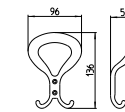

PORTA ABITI

coat hooks

complements

86