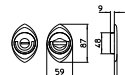

CLIP

MANDELLI 1953

accessories

MODELLI models

368TC/S

368TN/S

368T

368TC

368TN

368TNN

368TC/S

368TN/S

368TNN/S

368TL

368TLN

368TL

368TLN

368TLN/S

FINITURE finishes

03

04

26

26D

MSN

SNF

IB

MBR

PB/BR

28

MANDELLI 1953

MODELLI models

1018TC/S

1018TN/S

1018T

1018TC

1018TN

1018TNN

1018TC/S

1018TN/S

1018TNN/S

1018TL

1018TLN

1018TL

1018TLN

1018TLN/S

FINITURE finishes

03/04

04

AB

MBR

PB/BR