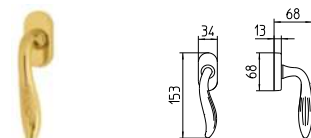

982/M
CREMONESE IMPUGNATURA MANIGLIA
window lever-handle

982/DK
MARTELLINA DK
drehkipp system

FINITURE *finishes*

03 ORO
03 polished brass

03F/03 ORO FRANCESE/ORO
03F/03 classic brass/polished brass

MBR BRUNITO OPACO
MBR mat bronze