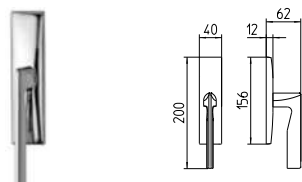

1462/M
CREMONESE IMPUGNATURA MANIGLIA
window lever-handle