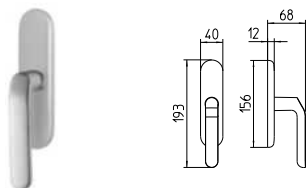

MB/26D NERO OPACO/CROMATO SAT.
MB/26D mat black/satin chrome

CALLAS

design by Piet Billekens

MANDELLI 1953

design_1611 CALLAS

R4 Z

1611
MANIGLIA PER PORTA CON ROSETTA
door-handle on rose

1612/M
CREMONESE IMPUGNATURA MANIGLIA
window lever-handle