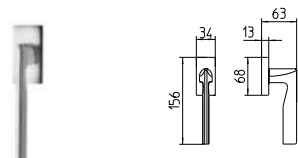

1462/DK
MARTELLINA DK
drehkipp system

FINITURE finishes