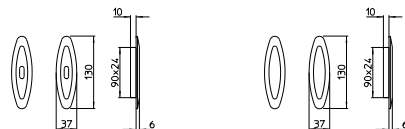

flush handles

MANDELLI 1953

accessories

258

FINITURE *finishes*

- 03 AB
- 04 IB
- 26 MBR
- 26D PB/BR

3008

FINITURE *finishes*