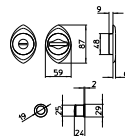

CLIP

MANDELLI 1953

accessories

MODELLI models

368TC/S

368TN/S

368T

368TC

368TN

368TNN

368TC/S

368TN/S

368TNN/S

368TL

368TLN

368TL

368TLN

368TLN/S

FINITURE finishes

03

04

26

26D

MSN

SNF

IB

MBR

PB/BR

28

MANDELLI 1953

MODELLI models

1018TC/S

1018TN/S

1018T

1018TC

1018TN

1018TNN

1018TC/S

1018TN/S

1018TNN/S

1018TL

1018TLN

1018TL

1018TLN

1018TLN/S

FINITURE finishes

03/04

04

AB

MBR

PB/BR