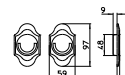

CLIP

MANDELLI 1953

accessories

MODELLI models

368TC/S

368TN/S

368T

368TC

368TN

368TNN

368TC/S

368TN/S

368TNN/S

368TL

368TLN

368TL

368TLN

368TLN/S

FINITURE finishes

03

04

26

26D

MSN

SNF

IB

MBR

PB/BR

28

MANDELLI 1953

MODELLI models

1018TC/S

1018TN/S

1018T

1018TC

1018TN

1018TNN

1018TC/S

1018TN/S

1018TNN/S

1018TL

1018TLN

1018TL

1018TLN

1018TLN/S

FINITURE finishes

03/04

04

AB

MBR

PB/BR