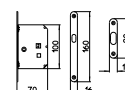

CLIP

MANDELLI 1953

accessories

MODELLI models

368TC/S

368TN/S

368T

368TC

368TN

368TNN

368TC/S

368TN/S

368TNN/S

368TL

368TLN

368TL

368TLN

368TLN/S

FINITURE finishes

03

04

26

26D

MSN

SNF

IB

MBR

PB/BR

28

MANDELLI 1953

MODELLI models

1018TC/S

1018TN/S

1018T

1018TC

1018TN

1018TNN

1018TC/S

1018TN/S

1018TNN/S

1018TL

1018TLN

1018TL

1018TLN

1018TLN/S

FINITURE finishes

03/04

04

AB

MBR

PB/BR