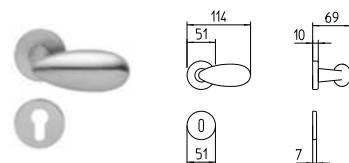

1091
MANIGLIA PER PORTA CON ROSETTA
door-handle on rose

FINITURE *finishes*