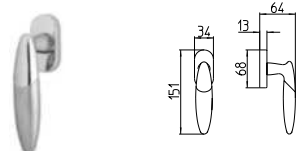

502/DK
MARTELLINA DK
drehkipp system