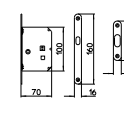

CLIP

MANDELLI 1953

accessories

MODELLI models

368TC/S

368TN/S

368T

368TC

368TN

368TNN

368TC/S

368TN/S

368TNN/S

368TL

368TLN

368TL

368TLN

368TLN/S

FINITURE finishes

03

04

26

26D

MSN

SNF

IB

MBR

PB/BR

28

MANDELLI 1953

MODELLI models

1018TC/S

1018TN/S

1018T

1018TC

1018TN

1018TNN

1018TC/S

1018TN/S

1018TNN/S

1018TL

1018TLN

1018TL

1018TLN

1018TLN/S

FINITURE finishes

03/04

04

AB

MBR

PB/BR