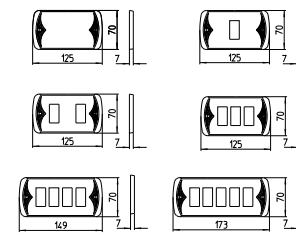

S26

FINITURE *finishes*

04/03

AB

MBR

PB/BR

28