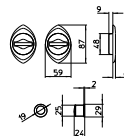

CLIP

MANDELLI 1953

accessories

MODELLI models

368TC/S

368TN/S

368T

368TC

368TN

368TNN

368TC/S

368TN/S

368TNN/S

368TL

368TLN

368TL

368TLN

368TLN/S

FINITURE finishes

03

04

26

26D

MSN

SNF

IB

MBR

PB/BR

28

MANDELLI 1953

MODELLI models

1018TC/S

1018TN/S

1018T

1018TC

1018TN

1018TNN

1018TC/S

1018TN/S

1018TNN/S

1018TL

1018TLN

1018TL

1018TLN

1018TLN/S

FINITURE finishes

03/04

04

AB

MBR

PB/BR