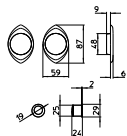

CLIP

MANDELLI 1953

accessories

MODELLI models

368TC/S

368TN/S

368T

368TC

368TN

368TNN

368TC/S

368TN/S

368TNN/S

368TL

368TLN

368TL

368TLN

368TLN/S

FINITURE finishes

03

04

26

26D

MSN

SNF

IB

MBR

PB/BR

28

MANDELLI 1953

MODELLI models

1018TC/S

1018TN/S

1018T

1018TC

1018TN

1018TNN

1018TC/S

1018TN/S

1018TNN/S

1018TL

1018TLN

1018TL

1018TLN

1018TLN/S

FINITURE finishes

03/04

04

AB

MBR

PB/BR