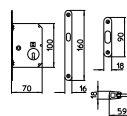

CLIP

MANDELLI 1953

accessories

MODELLI models

368TC/S

368TN/S

368T

368TC

368TN

368TNN

368TC/S

368TN/S

368TNN/S

368TL

368TLN

368TL

368TLN

368TLN/S

FINITURE finishes

03

04

26

26D

MSN

SNF

IB

MBR

PB/BR

28

MANDELLI 1953

MODELLI models

1018TC/S

1018TN/S

1018T

1018TC

1018TN

1018TNN

1018TC/S

1018TN/S

1018TNN/S

1018TL

1018TLN

1018TL

1018TLN

1018TLN/S

FINITURE finishes

03/04

04

AB

MBR

PB/BR