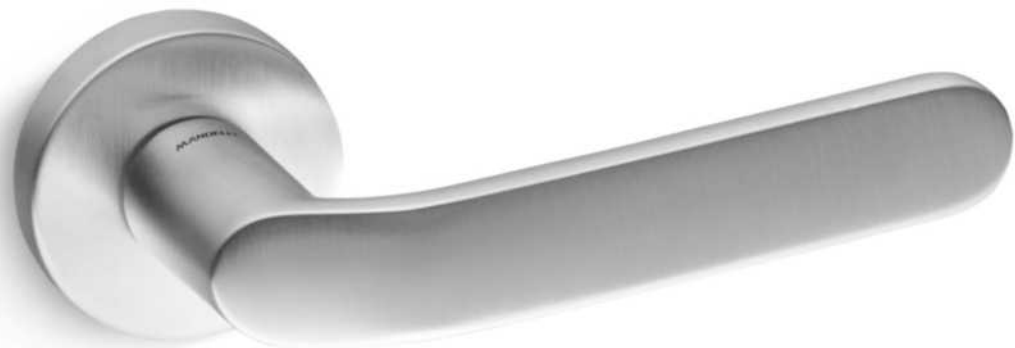

CALLAS

design by Piet Billekens

MANDELLI 1953

design_1611 CALLAS

R4 Z

FINITURE finishes