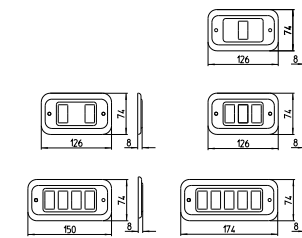

FINITURE *finishes*

04/03

26

26D

PB/BR

656 magica