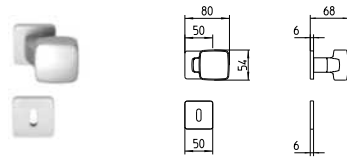

CARRÉ

design by Piet Billekens

MANDELLI 1953

design_1621 CARRÉ

1621
MANIGLIA PER PORTA CON ROSETTA
door-handle on rose

FINITURE *finishes*

03 ORO
03 polished brass

04 ORO SATINATO
04 satin brass

26 CROMATO
26 polished chrome

26D CROMATO SATINATO
26D satin chrome