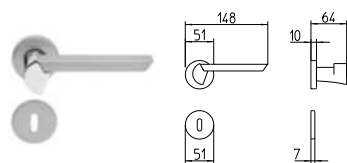

1151
MANIGLIA PER PORTA CON ROSETTA
door-handle on rose