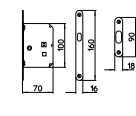

CLIP

MANDELLI 1953

accessories

MODELLI models

368TC/S

368TN/S

368T

368TC

368TN

368TNN

368TC/S

368TN/S

368TNN/S

368TL

368TLN

368TL

368TLN

368TLN/S

FINITURE finishes

03

04

26

26D

MSN

SNF

IB

MBR

PB/BR

28

MANDELLI 1953

MODELLI models

1018TC/S

1018TN/S

1018T

1018TC

1018TN

1018TNN

1018TC/S

1018TN/S

1018TNN/S

1018TL

1018TLN

1018TL

1018TLN

1018TLN/S

FINITURE finishes

03/04

04

AB

MBR

PB/BR