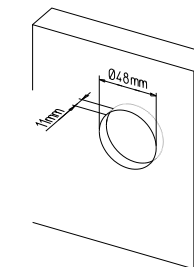

FINITURE finishes

03/04

04

AB

MBR

PB/BR