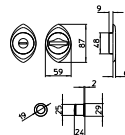

CLIP

MANDELLI 1953

accessories

MODELLI models

368TC/S

368TN/S

368T

368TC

368TN

368TNN

368TC/S

368TN/S

368TNN/S

368TL

368TLN

368TL

368TLN

368TLN/S

FINITURE finishes

03

04

26

26D

MSN

SNF

IB

MBR

PB/BR

28

MANDELLI 1953

MODELLI models

1018TC/S

1018TN/S

1018T

1018TC

1018TN

1018TNN

1018TC/S

1018TN/S

1018TNN/S

1018TL

1018TLN

1018TL

1018TLN

1018TLN/S

FINITURE finishes

03/04

04

AB

MBR

PB/BR