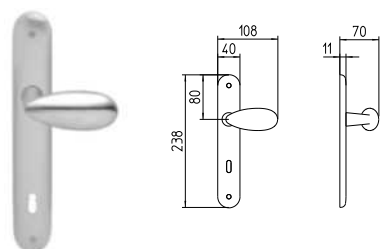

LED

MANDELLI 1853

design_1091 LED

1090
MANIGLIA PER PORTA CON PIASTRA
door-handle on back plate

1091
MANIGLIA PER PORTA CON ROSETTA
door-handle on rose

FINITURE *finishes*

03 ORO
03 polished brass

26 CROMATO
26 polished chrome