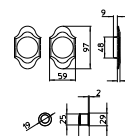

CLIP

MANDELLI 1953

accessories

MODELLI models

368TC/S

368TN/S

368T

368TC

368TN

368TNN

368TC/S

368TN/S

368TNN/S

368TL

368TLN

368TL

368TLN

368TLN/S

FINITURE finishes

03

04

26

26D

MSN

SNF

IB

MBR

PB/BR

28

MANDELLI 1953

MODELLI models

1018TC/S

1018TN/S

1018T

1018TC

1018TN

1018TNN

1018TC/S

1018TN/S

1018TNN/S

1018TL

1018TLN

1018TL

1018TLN

1018TLN/S

FINITURE finishes

03/04

04

AB

MBR

PB/BR