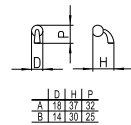

2026

FINITURE *finishes*

- 03   26D
- 04   MSN
- 26   MBR

2027

FINITURE *finishes*

- 04
- 26
- 26D
- MSN
- MBR

2028

FINITURE *finishes*

- 03/04
- 26/26D
- MSN

2006

FINITURE *finishes*

- 03
- 26
- 26D
- AB
- PB/BR

2008

FINITURE *finishes*

- 03
- AB
- PB/BR

2024

FINITURE *finishes*

- MBR
- PB/BR
- 28