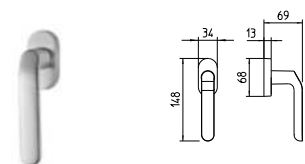

MB/26D NERO OPACO/CROMATO SAT.
MB/26D mat black/satin chrome

CALLAS

design by Piet Billekens

MANDELLI 1953

design_1611 CALLAS

R4 Z

1611
MANIGLIA PER PORTA CON ROSETTA
door-handle on rose

1612/M
CREMONESE IMPUGNATURA MANIGLIA
window lever-handle