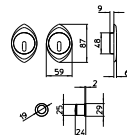

CLIP

MANDELLI 1953

accessories

MODELLI models

368TC/S

368TN/S

368T

368TC

368TN

368TNN

368TC/S

368TN/S

368TNN/S

368TL

368TLN

368TL

368TLN

368TLN/S

FINITURE finishes

03

04

26

26D

MSN

SNF

IB

MBR

PB/BR

28

MANDELLI 1953

MODELLI models

1018TC/S

1018TN/S

1018T

1018TC

1018TN

1018TNN

1018TC/S

1018TN/S

1018TNN/S

1018TL

1018TLN

1018TL

1018TLN

1018TLN/S

FINITURE finishes

03/04

04

AB

MBR

PB/BR