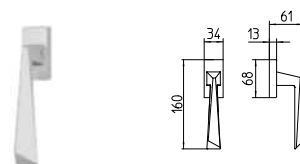

1252/DK
MARTELLINA DK
drehkipp system

FINITURE *finishes*