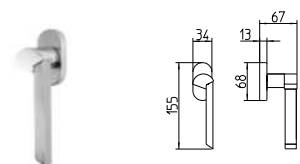

1152/DK
MARTELLINA DK
drehkipp system

FINITURE *finishes*