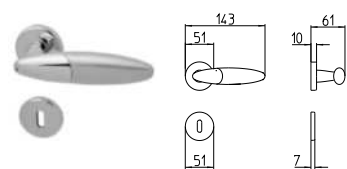

26/26D CROMATO/CROMATO SAT.
26/26D polished chrome/satin chrome

BIP

MANDELLI 1953

design_501 BIP

R3 BS Z

501
MANIGLIA PER PORTA CON ROSETTA
door-handle on rose

FINITURE *finishes*

03/04 ORO/ORO SATINATO
03/04 polished brass/satin brass