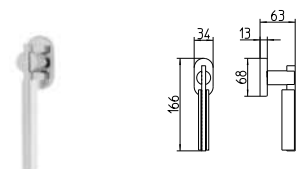

3182/DK
MARTELLINA DK
drehkipp system

FINITURE *finishes*

26/26D CROMATO/CROMATO SAT.
26/26D polished chrome/satin chrome

26/AW CROMATO/BIANCO
26/AW polished chrome/white