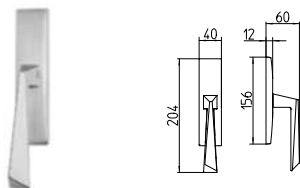

1252/M
CREMONESE IMPUGNATURA MANIGLIA
window lever-handle