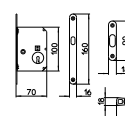

CLIP

MANDELLI 1953

accessories

MODELLI models

368TC/S

368TN/S

368T

368TC

368TN

368TNN

368TC/S

368TN/S

368TNN/S

368TL

368TLN

368TL

368TLN

368TLN/S

FINITURE finishes

03

04

26

26D

MSN

SNF

IB

MBR

PB/BR

28

MANDELLI 1953

MODELLI models

1018TC/S

1018TN/S

1018T

1018TC

1018TN

1018TNN

1018TC/S

1018TN/S

1018TNN/S

1018TL

1018TLN

1018TL

1018TLN

1018TLN/S

FINITURE finishes

03/04

04

AB

MBR

PB/BR