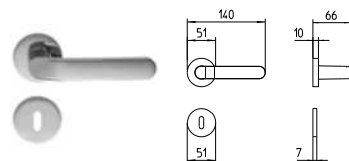

MB/26D NERO OPACO/CROMATO SAT.
MB/26D mat black/satin chrome

CALLAS

design by Piet Billekens

MANDELLI 1953

design_1611 CALLAS

R4 Z

1611
MANIGLIA PER PORTA CON ROSETTA
door-handle on rose

1612/M
CREMONESE IMPUGNATURA MANIGLIA
window lever-handle