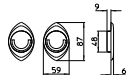

CLIP

MANDELLI 1953

accessories

MODELLI models

368TC/S

368TN/S

368T

368TC

368TN

368TNN

368TC/S

368TN/S

368TNN/S

368TL

368TLN

368TL

368TLN

368TLN/S

FINITURE finishes

03

04

26

26D

MSN

SNF

IB

MBR

PB/BR

28

MANDELLI 1953

MODELLI models

1018TC/S

1018TN/S

1018T

1018TC

1018TN

1018TNN

1018TC/S

1018TN/S

1018TNN/S

1018TL

1018TLN

1018TL

1018TLN

1018TLN/S

FINITURE finishes

03/04

04

AB

MBR

PB/BR