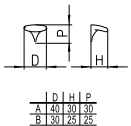

FINITURE *finishes*

- 03   26D
- 04   MSN
- 26   MBR

2027