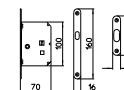

CLIP

MANDELLI 1953

accessories

MODELLI models

368TC/S

368TN/S

368T

368TC

368TN

368TNN

368TC/S

368TN/S

368TNN/S

368TL

368TLN

368TL

368TLN

368TLN/S

FINITURE finishes

03

04

26

26D

MSN

SNF

IB

MBR

PB/BR

28

MANDELLI 1953

MODELLI models

1018TC/S

1018TN/S

1018T

1018TC

1018TN

1018TNN

1018TC/S

1018TN/S

1018TNN/S

1018TL

1018TLN

1018TL

1018TLN

1018TLN/S

FINITURE finishes

03/04

04

AB

MBR

PB/BR