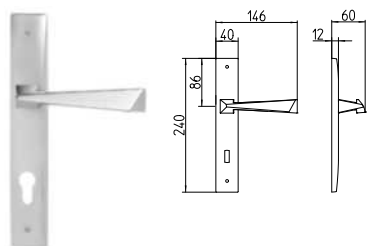

FINITURE *finishes*

04 ORO SATINATO
04 satin brass

26D CROMATO SATINATO
26D satin chrome

PIRAMID

MANDELLI 1953

design_1251 PIRAMID

BG4 R4 Z

1250
MANIGLIA PER PORTA CON PIASTRA
door-handle on back plate