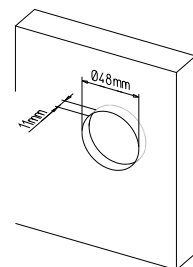

FINITURE finishes

03

04

26

26D

MSN

SNF

IB

MBR

PB/BR

28