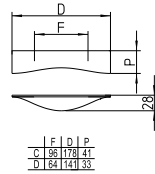

2237

FINITURE *finishes*

04 MSN

26 MBR

26D

2238

FINITURE *finishes*

04/03

26D/26

MSN

2239

FINITURE *finishes*

04

26D

MSN

2226

FINITURE *finishes*

03/04

26/26D

MSN

2228

FINITURE *finishes*

04

26

26D

MSN

2229

FINITURE *finishes*

03 26D

04 MSN

26

2227

FINITURE *finishes*

04 MSN

26 MBR

26D

2206

FINITURE *finishes*

03

26

26D

PB/BR