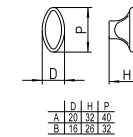

FINITURE *finishes*

- 03/04
- 26/26D
- MSN

2006