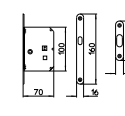

CLIP

MANDELLI 1953

accessories

MODELLI models

368TC/S

368TN/S

368T

368TC

368TN

368TNN

368TC/S

368TN/S

368TNN/S

368TL

368TLN

368TL

368TLN

368TLN/S

FINITURE finishes

03

04

26

26D

MSN

SNF

IB

MBR

PB/BR

28

MANDELLI 1953

MODELLI models

1018TC/S

1018TN/S

1018T

1018TC

1018TN

1018TNN

1018TC/S

1018TN/S

1018TNN/S

1018TL

1018TLN

1018TL

1018TLN

1018TLN/S

FINITURE finishes

03/04

04

AB

MBR

PB/BR