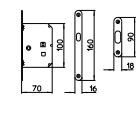

CLIP

MANDELLI 1953

accessories

MODELLI models

368TC/S

368TN/S

368T

368TC

368TN

368TNN

368TC/S

368TN/S

368TNN/S

368TL

368TLN

368TL

368TLN

368TLN/S

FINITURE finishes

03

04

26

26D

MSN

SNF

IB

MBR

PB/BR

28

MANDELLI 1953

MODELLI models

1018TC/S

1018TN/S

1018T

1018TC

1018TN

1018TNN

1018TC/S

1018TN/S

1018TNN/S

1018TL

1018TLN

1018TL

1018TLN

1018TLN/S

FINITURE finishes

03/04

04

AB

MBR

PB/BR