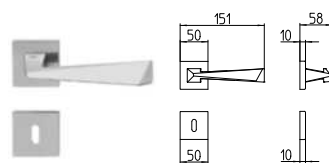

FINITURE *finishes*

04 ORO SATINATO
04 satin brass

26D CROMATO SATINATO
26D satin chrome

PIRAMID

MANDELLI 1953

design_1251 PIRAMID

BG4 R4 Z

1250
MANIGLIA PER PORTA CON PIASTRA
door-handle on back plate