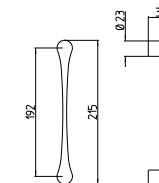

PER PORTE SCORREVOLI

flush handles

MANDELLI 1953

accessories

258

FINITURE *finishes*

- 03 AB
- 04 IB
- 26 MBR
- 26D PB/BR

3008

FINITURE *finishes*

- 03 MSN
- 04 SNF
- 26 IB
- 26D MBR

MANDELLI 1953

2214/AC

2214/AP

2214/BC

2214/BP

FINITURE *finishes*

- 03
- 04
- 26
- 26D
- MB
- SNF
- AB
- MBR
- PB/BR

2239/A1-C

2239/A1-P

2239/AC

2239/AP

FINITURE *finishes*

- 04
- 26D
- MSN
- IB