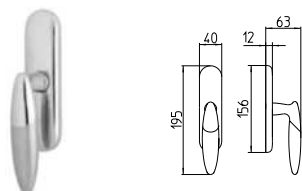

502/M
CREMONESE IMPUGNATURA MANIGLIA
window lever-handle